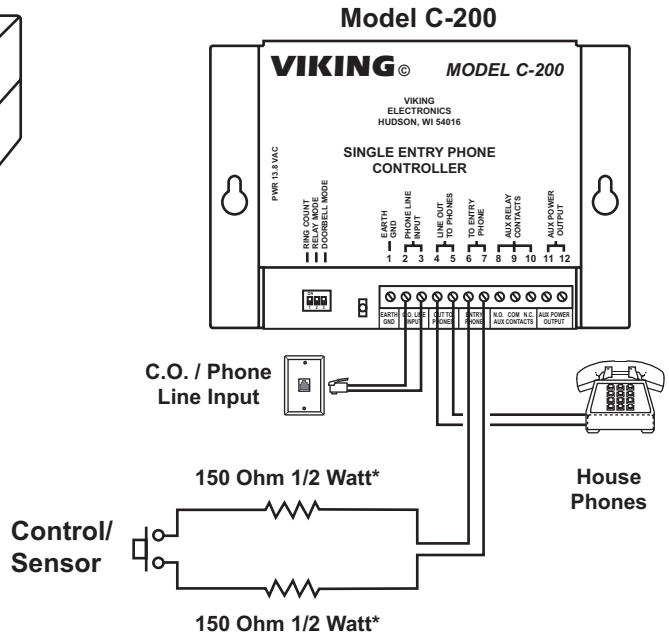

Announcing an Arrival by Ringing Your Phones

- Door or Gate Contacts, Driveway Sensor, Etc. Activates Ringing

PABX/KSU Systems

* Radio Shack part # 271-1109 (pkg of 5)

A momentary or maintained contact closure can activate the DLE-200B which will in turn ring your trunk.

Residential Phone Line

A momentary or maintained contact closure activates the C-200 which then provides a distinctive ring to the house phones.