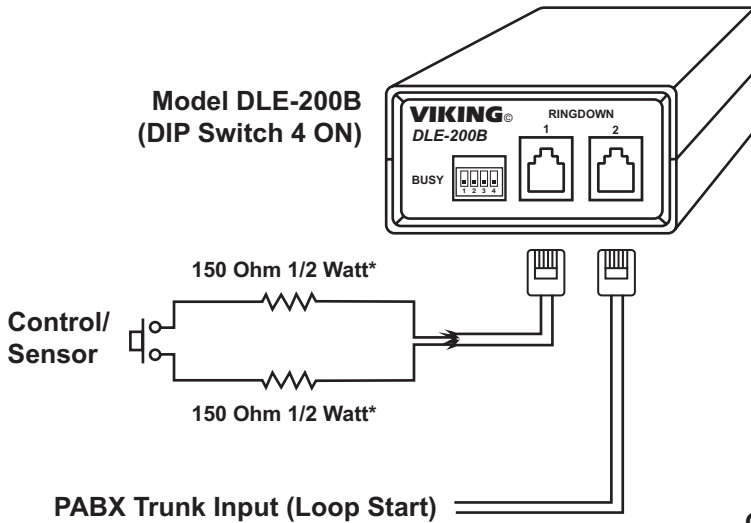

Announcing an Arrival by Ringing Your Phones

- Door or Gate Contacts, Driveway Sensor, Etc. Activates Ringing

PABX/KSU Systems

* Radio Shack part # 271-1109 (pkg of 5)

A momentary or maintained contact closure can activate the DLE-200B which will in turn ring your trunk.

Residential Phone Line

A momentary or maintained contact closure activates the C-200 which then provides a distinctive ring to the house phones.